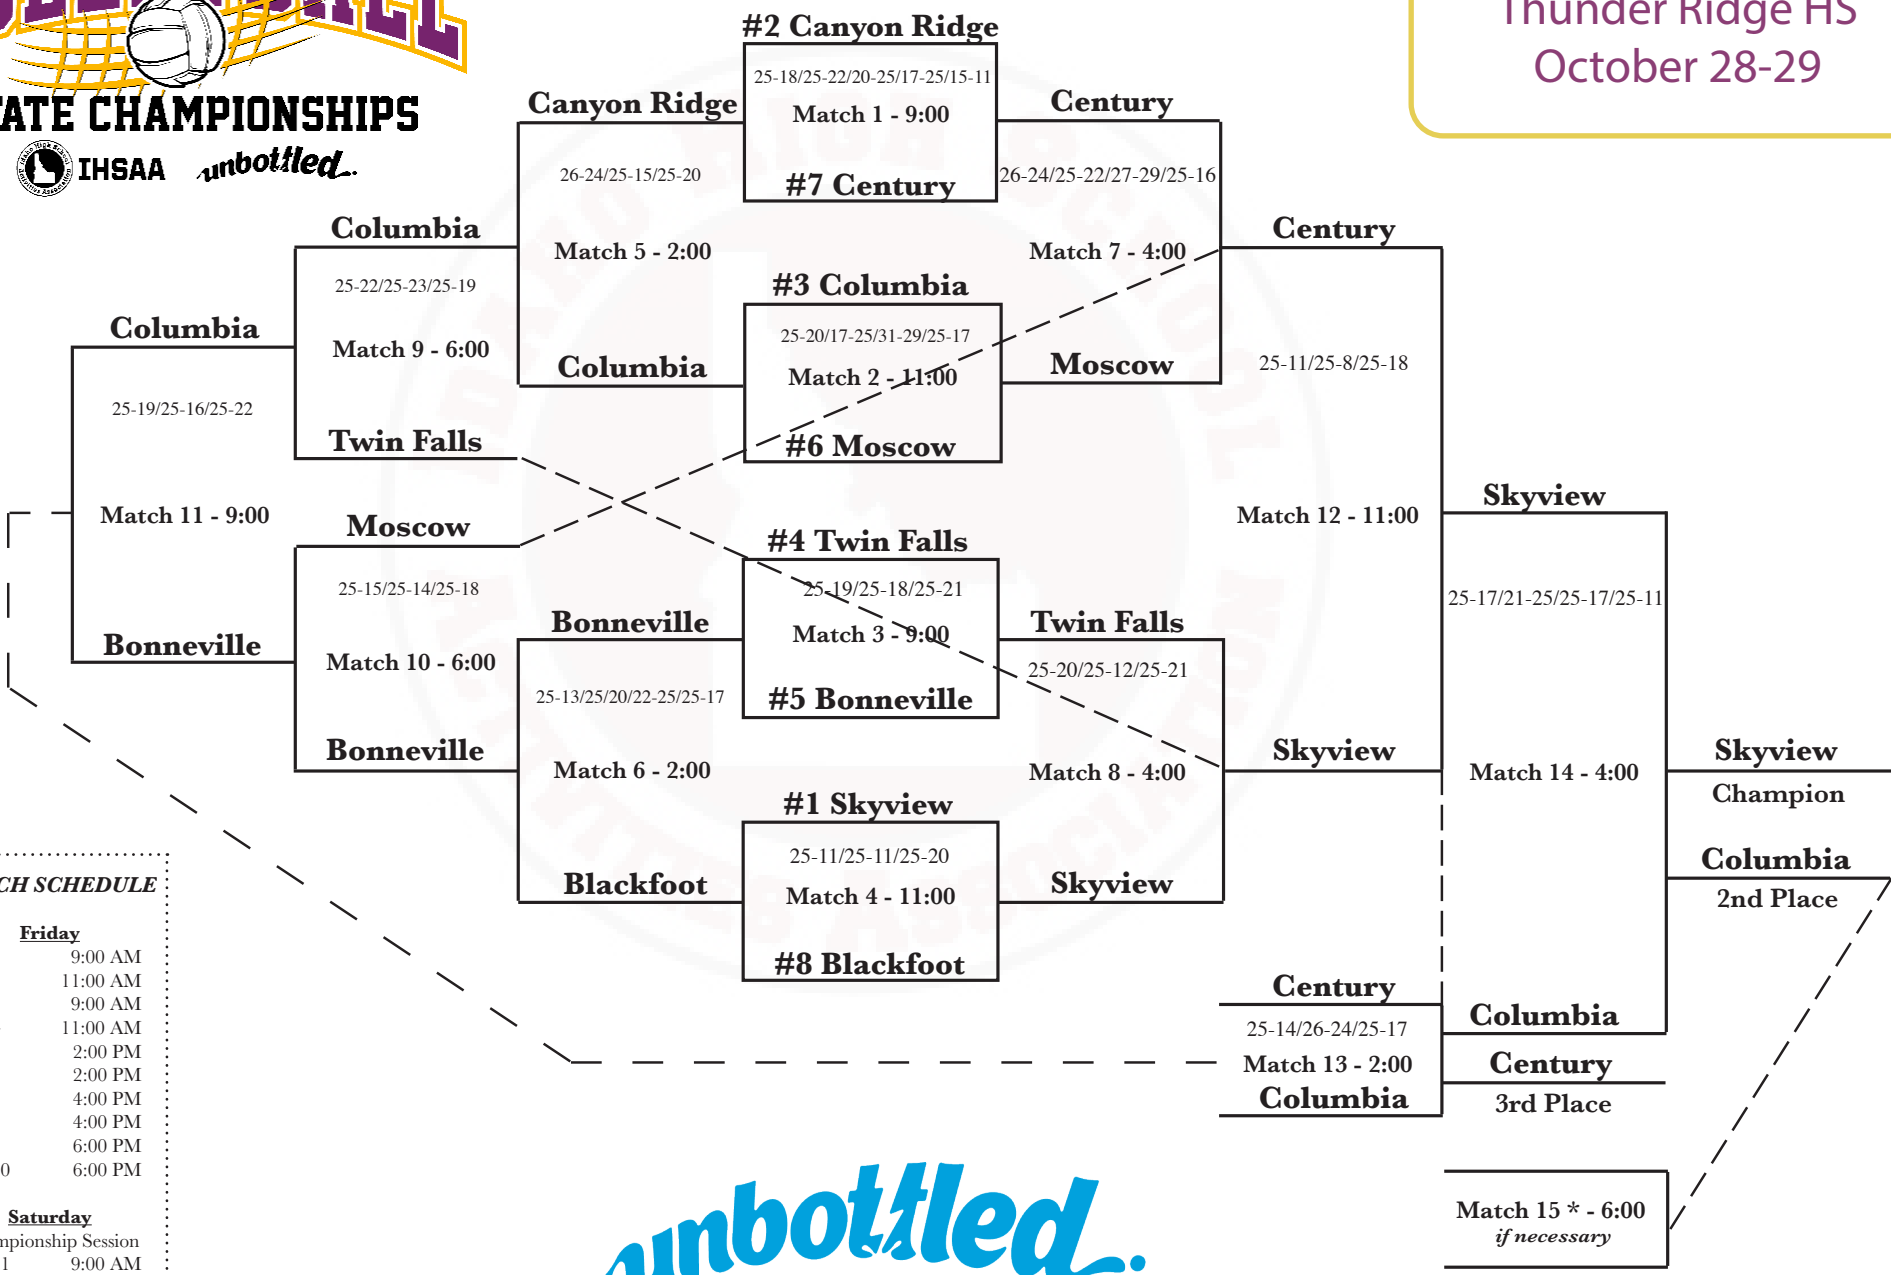

4A
Thunder Ridge HS
October 28-29

MATCH SCHEDULE

- Friday**
- Match 1 9:00 AM
 - Match 2 11:00 AM
 - Match 3 9:00 AM
 - Match 4 11:00 AM
 - Match 5 2:00 PM
 - Match 6 2:00 PM
 - Match 7 4:00 PM
 - Match 8 4:00 PM
 - Match 9 6:00 PM
 - Match 10 6:00 PM

- Saturday**
- Championship Session
 - Match 11 9:00 AM
 - Match 12 11:00 AM
 - Match 13 2:00 PM
 - Match 14 4:00 PM
 - Match 15 * 6:00 PM

unbottled.